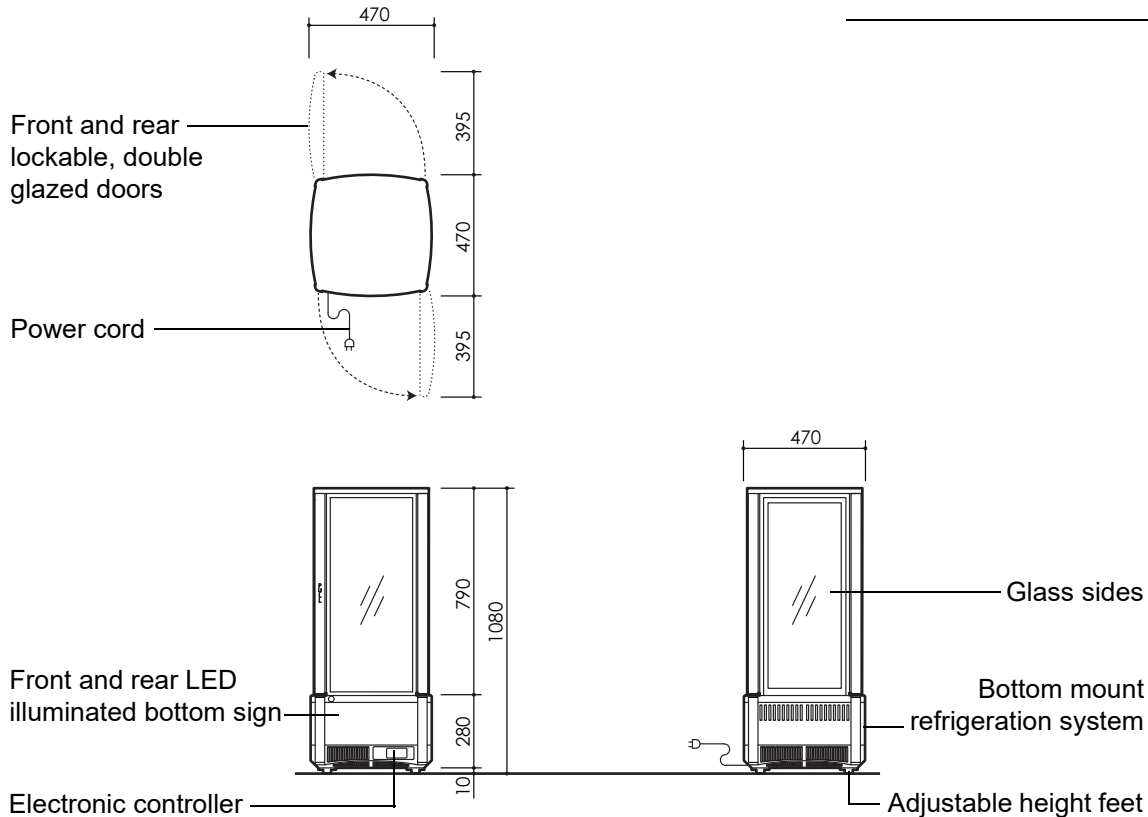

### Four Glass Sided Fridge

Project: \_\_\_\_\_

Item No: \_\_\_\_\_

<b>CABINET</b>	
Doors	2 × double glazed, single Low-E, lockable, toughened glass swing doors (RH hinged)
Internal door opening	2 × door openings: 730mm high × 338mm wide
Shelves	3 × adjustable height wire shelves: 346mm wide × 281mm deep
Sign	Front and rear illuminated bottom sign
Material	Plastic
<b>PERFORMANCE</b>	
Max. ambient temp.	25°C
Temperature range	0 °C to 5 °C
GEMS rating class	M1
GEMS energy consumption	3.03 kWh/24h
GEMS annual running cost	\$332p.a. (@ \$0.30/kWh)
<b>ELECTRICAL</b>	
Electrical safety climate class	3 (25°C/60% RH)
Interior lighting	4 × vertical corner LED lights (total 10W)
Power cord	Supplied with 3m, 10 Amp plug and lead
Power supply	220-240 Volts a.c. 50 Hz, single phase supply
Current draw	1.5 Amps (includes unit 1.3 Amps)
<b>REFRIGERATION</b>	
Controller	CAREL S4
Connectivity interface	n.a.
Refrigeration system	Bottom mounted, integral, electronically controlled refrigeration system
Refrigerant	R600a / 40g (natural refrigerant)
Nominal capacity	250 Watts
Heat rejection (Avg/peak)	130 Watts/150 Watts
Drainage	No plumbing required

<b>DIMENSIONS</b>		
	External	Internal
Height	1080mm*	725mm
Width	470mm	382.6mm
Depth	470mm	369.5mm
Floor area	0.22m <sup>2</sup>	
Weight	55kg	
Internal volume	109 litres	

\* Adjustable from 1080mm to 1095mm

<b>Dimensional tolerances</b>		
Before installing this cabinet allow the following dimensional tolerances:		
<b>Linear dimensions</b>	<b>Overall cabinet dimensions</b>	
Less than 1 metre	±5mm	
More than 1 metre	-5mm to +10mm	
	<b>Length of multiple cabinets</b>	
	<b>At each joint</b>	<b>At each end wall</b>
Less than 1 metre	±5mm	+15mm
More than 1 metre	-5mm to +10mm	+15mm